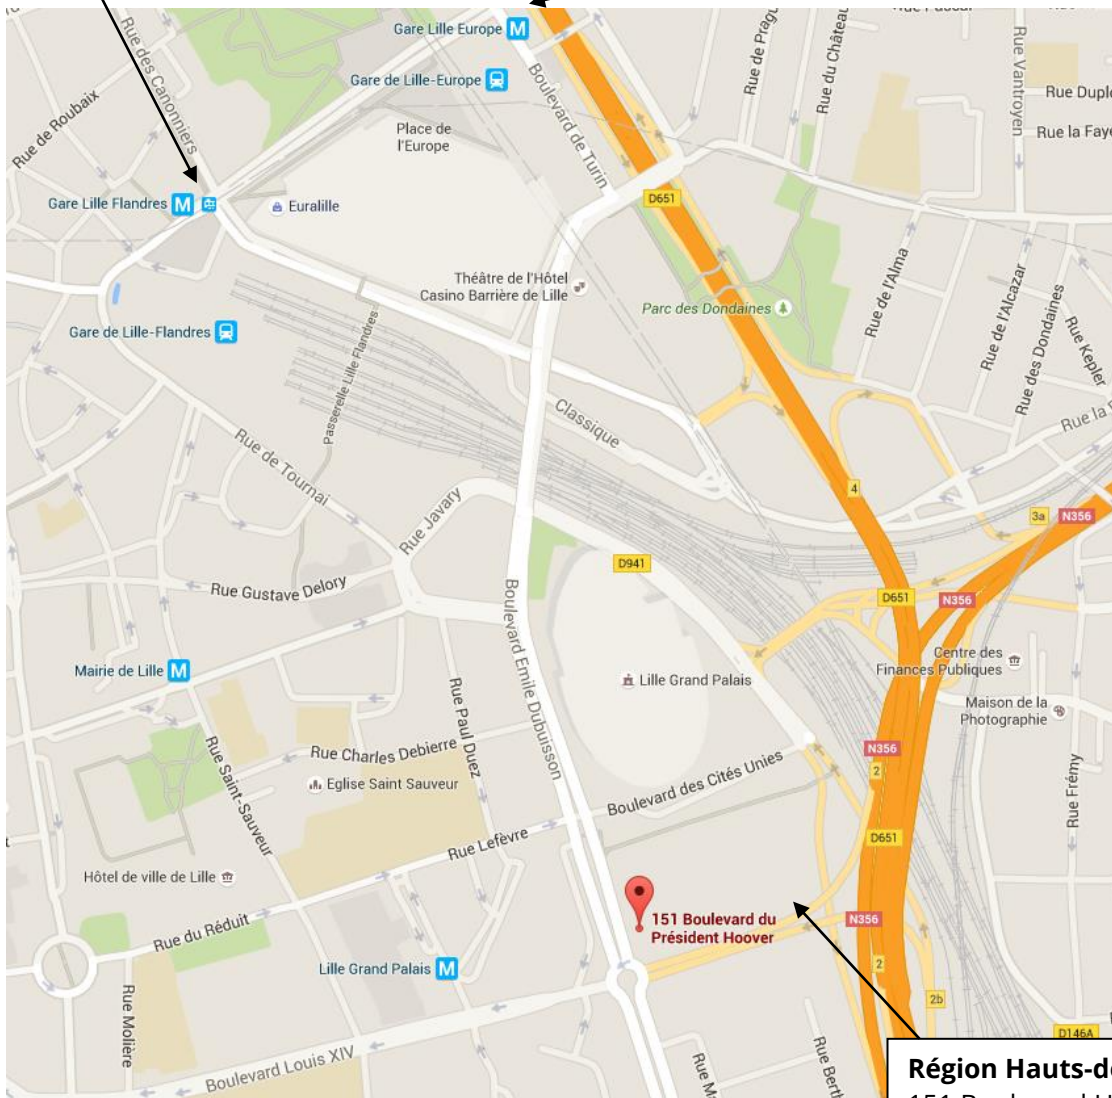

How to get to the venue?

LILLE FLANDRES
 TRAIN STATION

LILLE EUROPE
 TRAIN STATION

Région Hauts-de-France
 151 Boulevard Hoover
 59000 LILLE
 Tel : +33 (0)3 20 78 5500

ACCES TO LILLE BY PUBLIC TRANSPORT

By train:

There is a very good connection with most European cities by TGV or Eurostar. Both stations ("Lille Flandres" and "Lille Europe") are located close to the town centre (5 minutes by foot) and have connections with Paris, Brussels and London.

By plane:

Lille Airport is located 8 kilometres from the town centre. It has regular flights to national and international cities and plenty of charter flights. A shuttle provides links with Lille Europe Station.