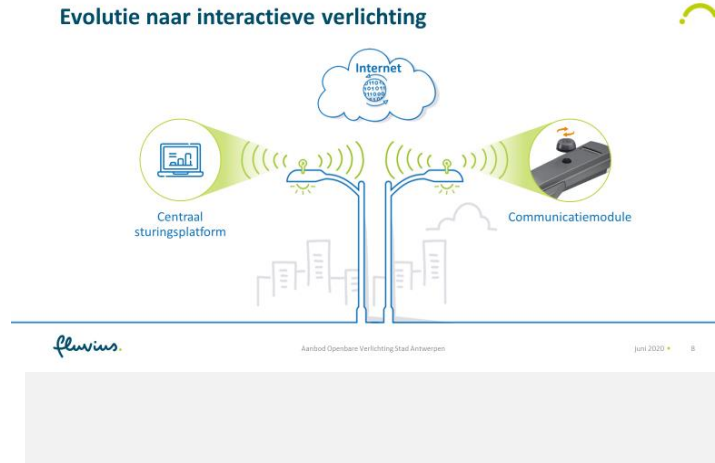

Structured approach

In consultation with all stakeholders

From Vision towards Implementation

Technological Evolution

Principle Interactive/ Connected Lighting via communication module and light management system

Enhanced possibilities turning on and off, dimming street lighting

In relation to safety standards & environment

Enhanced Asset Management (e.g. maintenance)

Use of lightpoles for Smart City Projects

Periodical Reporting – State of Affairs